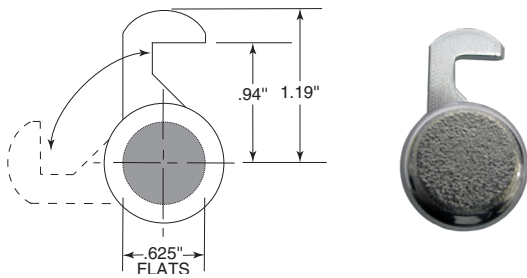

330-148 (Old Door Knob Latch)