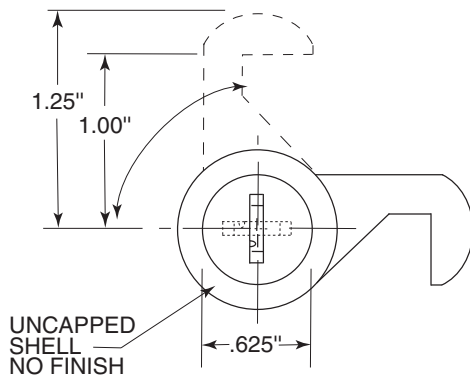

Lock & Key Reference Guide

4369-20

43944-20

**4706-175
(Security Lock)
CAT Key 118**