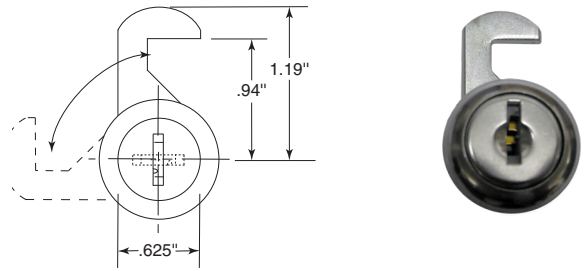

330-41 (Old Door)