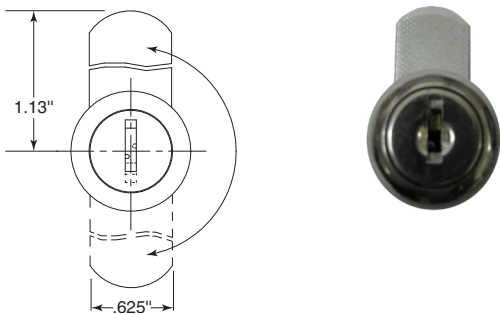

330-148 (Old Door Knob Latch)

330-41 (Old Door)

3500-100 (Door)

352-100

353-25

3706-144 (Coin Box)

3706-175 (Security Lock) CAT Key 118

38077-15 (Towel Dispenser)