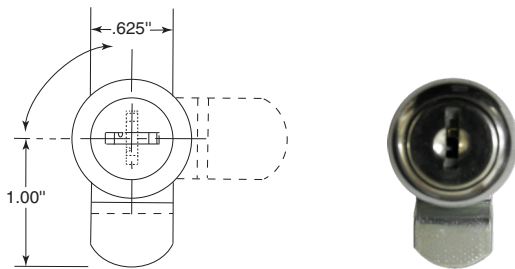

330-148 (Old Door Knob Latch)

330-41 (Old Door)

3500-100 (Door)

352-100

353-25

3706-144 (Coin Box)

3706-175 (Security Lock) CAT Key 118

38077-15 (Towel Dispenser)