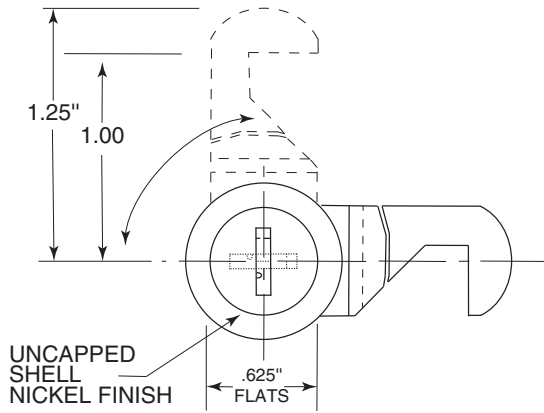

Lock & Key Reference Guide

4369-20