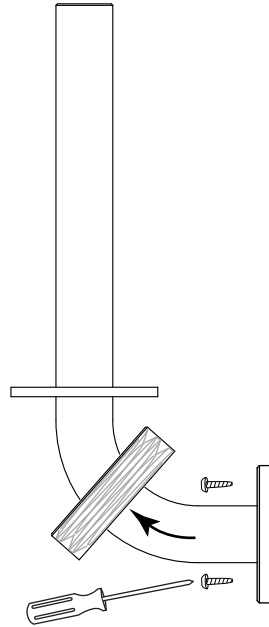

INSTRUCTIONS FOR INSTALLATION

Bobrick Cubicle Collection B-541 Spare Toilet Roll Holder

1. Unscrew escutcheon

2. Insert mounting screws

3. Replace escutcheon