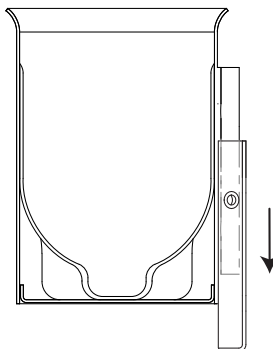

INSTRUCTIONS FOR INSTALLATION

Bobrick Cubicle Collection B-544 Toilet Brush Holder

Top View

1. Remove set screws

2. Slide female bracket off

3. Mount female bracket

4. Slide male bracket into female

Top View

5. Replace set screws

6. Screw handle into brush head