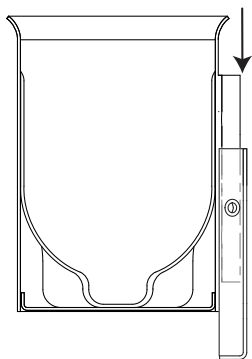

INSTRUCTIONS FOR INSTALLATION

Bobrick Cubicle Collection B-544 Toilet Brush Holder

Top View

1. Remove set screws

2. Slide female bracket off

3. Mount female bracket

4. Slide male bracket into female

Top View