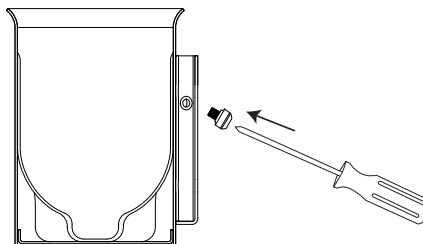

INSTRUCTIONS FOR INSTALLATION

Bobrick Cubicle Collection B-544 Toilet Brush Holder

Top View

1. Remove set screws

2. Slide female bracket off

3. Mount female bracket

4. Slide male bracket into female

Top View

5. Replace set screws

6. Screw handle into brush head