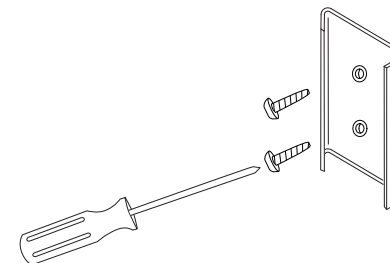

INSTRUCTIONS FOR INSTALLATION

Bobrick Cubicle Collection B-544 Toilet Brush Holder

Top View

1. Remove set screws

2. Slide female bracket off

3. Mount female bracket

4. Slide male bracket into female

Top View

5. Replace set screws

6. Screw handle into brush head