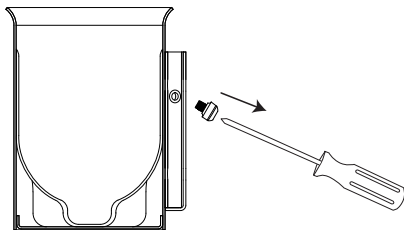

INSTRUCTIONS FOR INSTALLATION

Bobrick Cubicle Collection B-544 Toilet Brush Holder

Top View

1. Remove set screws

2. Slide female bracket off

3. Mount female bracket

4. Slide male bracket into female

Top View

5. Replace set screws

6. Screw handle into brush head